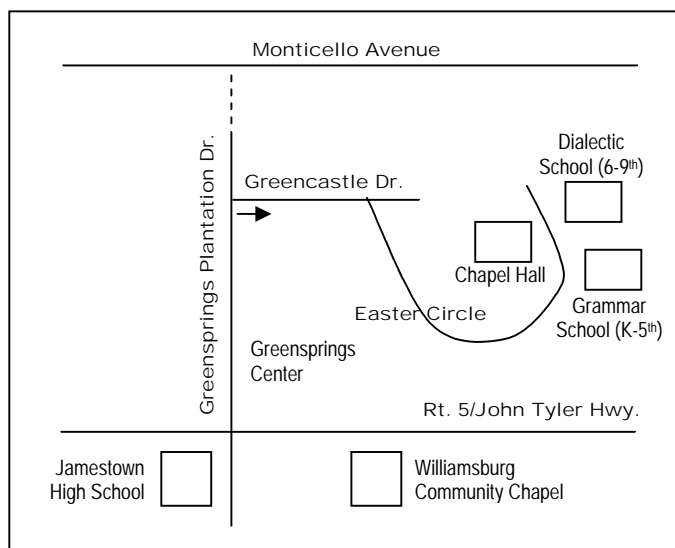

# New Providence Classical School Campus

*Move date: June 15, 2009*

Providence Classical School is moving to the Greensprings area of Williamsburg on June 15, 2009. We will be open for campus tours after June 22.

Please contact us to schedule a visit to our new campus!

*PCS offers Kindergarten (full and half-day) through 9<sup>th</sup> grades and is Williamsburg's only classical, Christian school.*

New address, effective June 15, 2009:  
6000 Easter Circle, Williamsburg, VA 23188